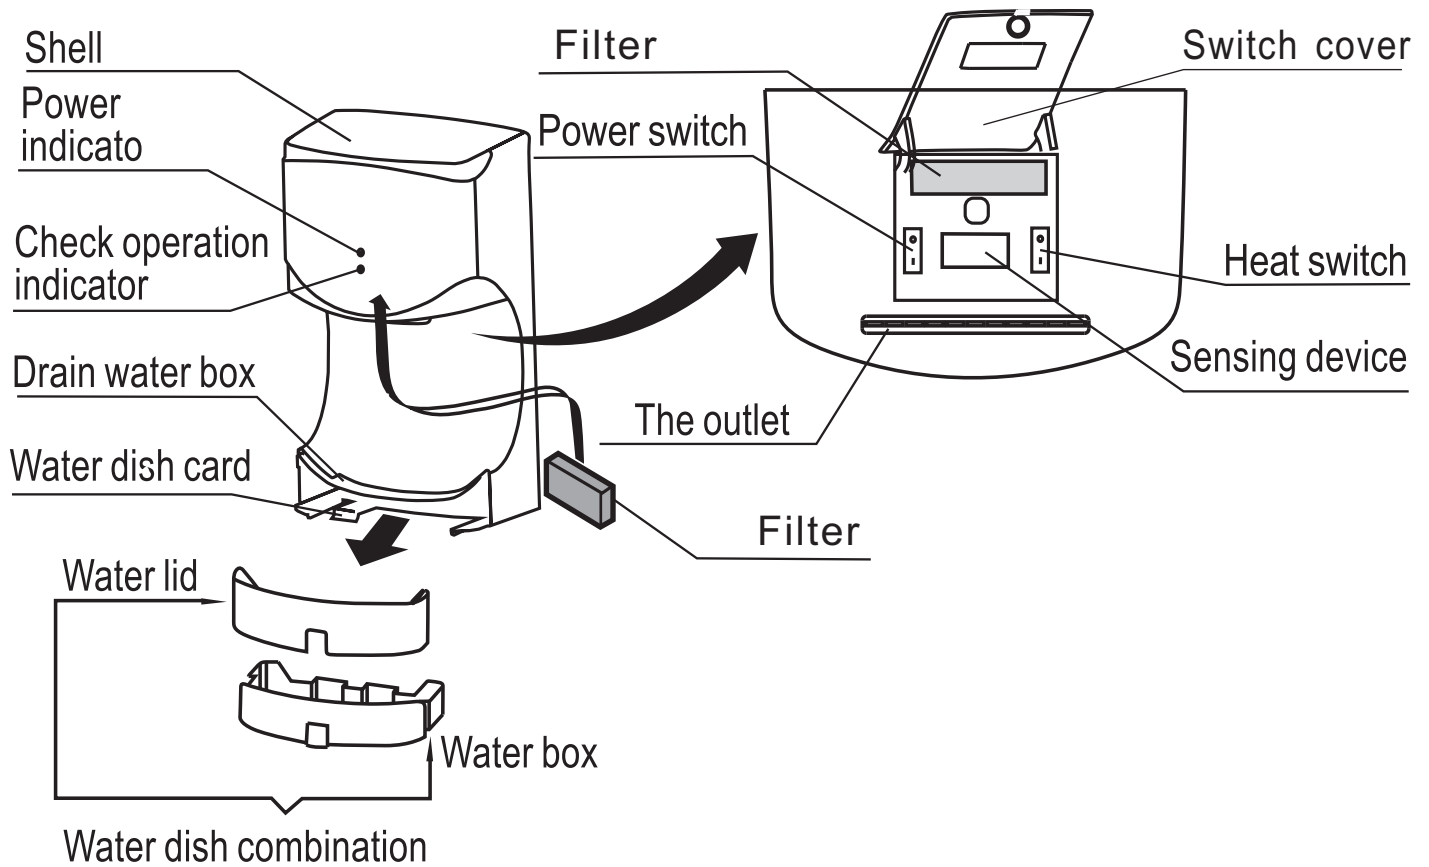

DIMENSIONS

Height 488 mm(19.2") Width 250 mm(9.8") Depth 167 mm(6.6")

ACTIVATION

Automatic Sensor Operated

MOUNTING

Surface Mounted

WEIGHT

4.6kg (10.1lbs)

Name of each part

Electrical diagram