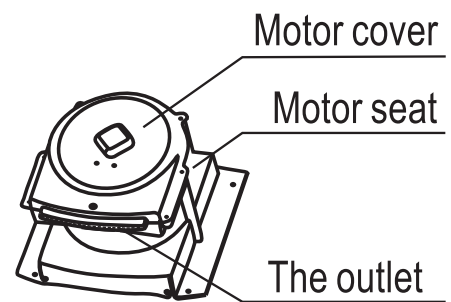

DIMENSIONS

Height 488 mm(19.2") Width 250 mm(9.8") Depth 167 mm(6.6")

ACTIVATION

Automatic Sensor Operated

MOUNTING

Surface Mounted

WEIGHT

4.6kg (10.1lbs)

Name of each part

Electrical diagram