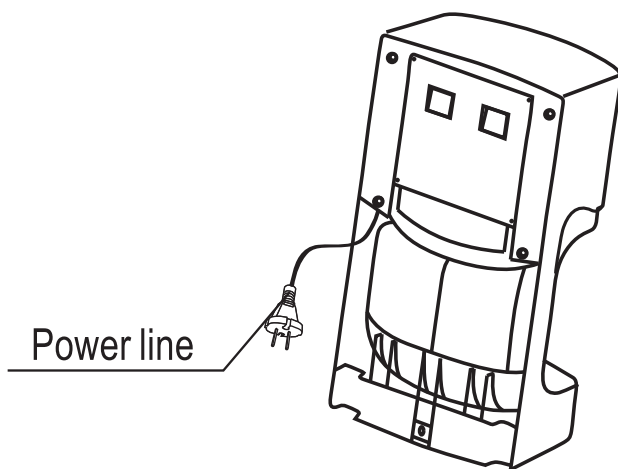

DIMENSIONS

Height 488 mm(19.2") Width 250 mm(9.8") Depth 167 mm(6.6")

ACTIVATION

Automatic Sensor Operated

MOUNTING

Surface Mounted

WEIGHT

4.6kg (10.1lbs)

Name of each part

Electrical diagram